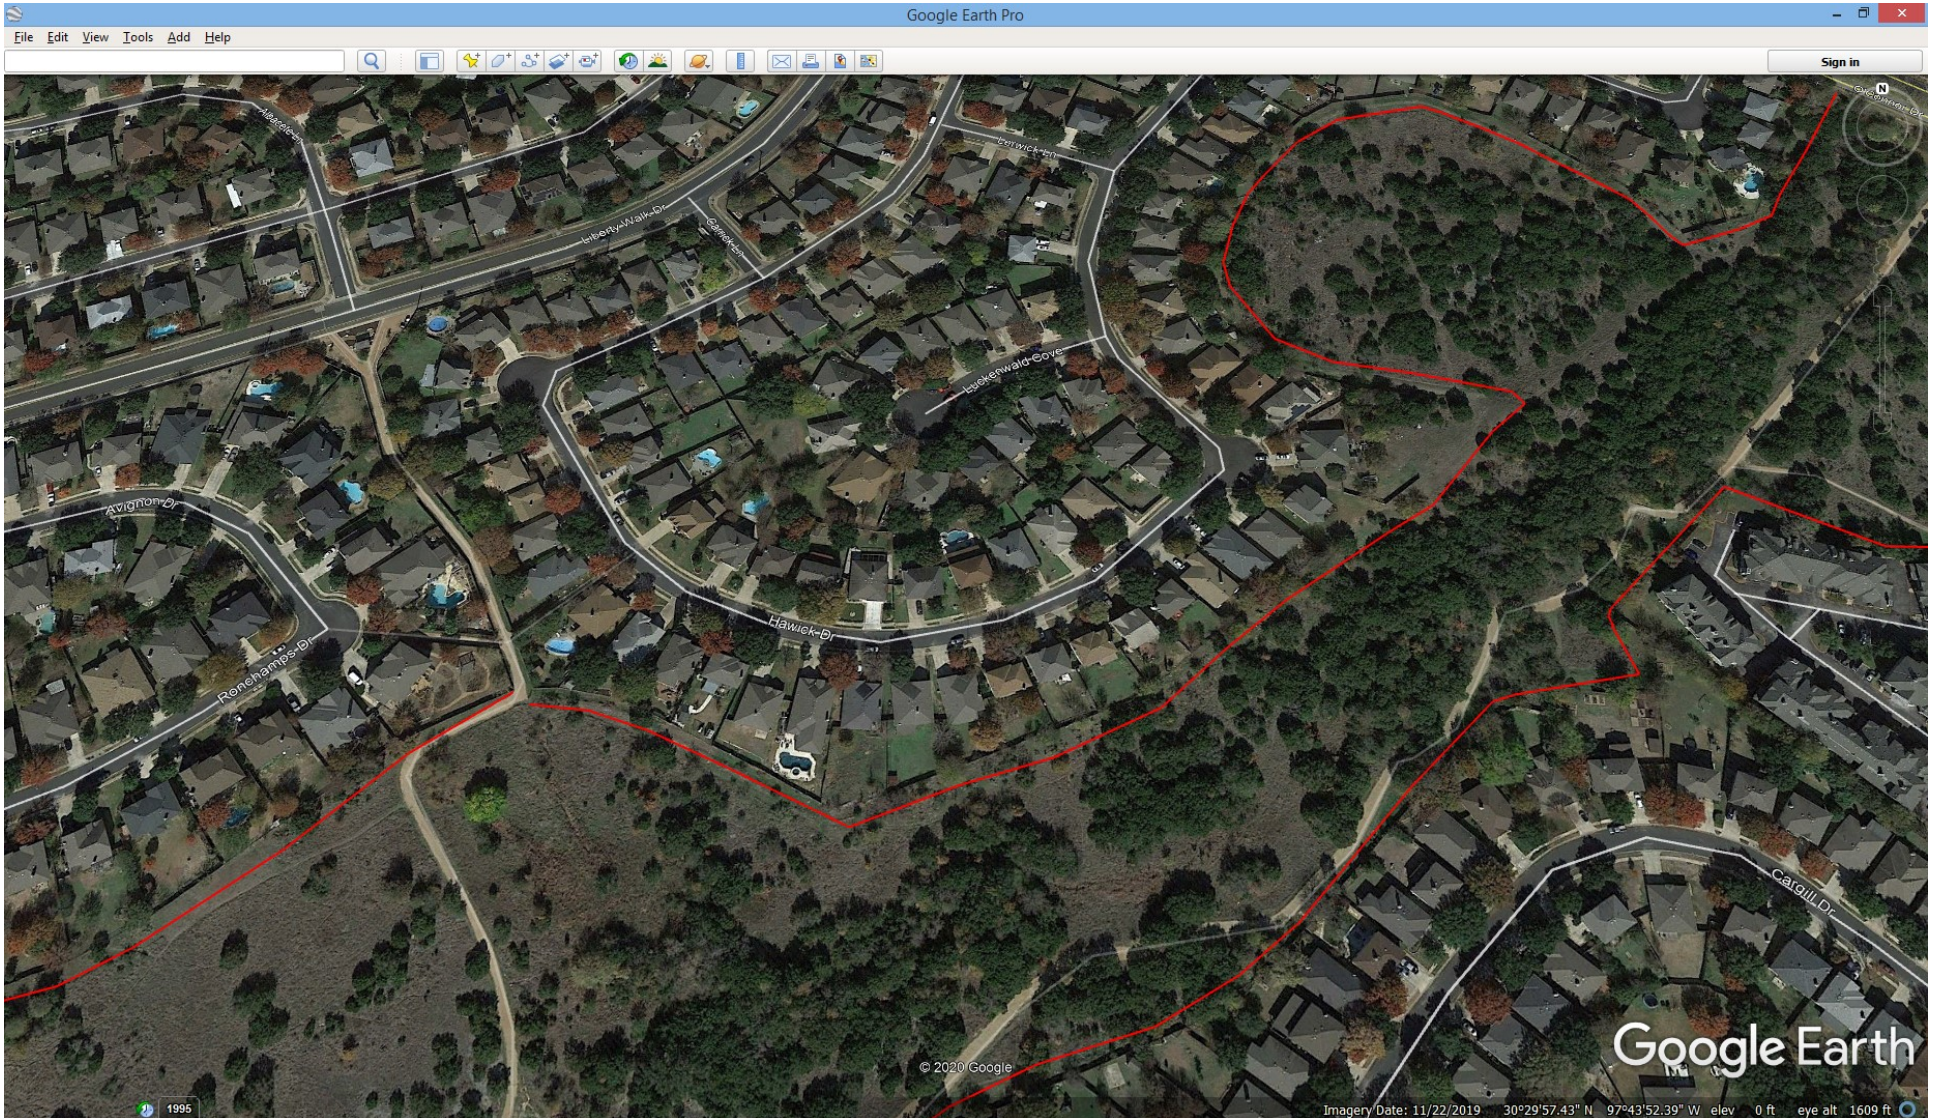

Exhibit C
Map Site Locations

Shaded Fuel Break Trimming FY2020
Pepper Rock Park

Exhibit C
Map Site Locations

Shaded Fuel Break Trimming FY2020
Community Park Greenbelt

Exhibit C
Map Site Locations

Shaded Fuel Break Trimming FY2020

Community Park Greenbelt

Exhibit C
Map Site Locations

Shaded Fuel Break Trimming FY2020
Community Park Greenbelt

Exhibit C
Map Site Locations

Shaded Fuel Break Trimming FY2020

Community Park Greenbelt

Exhibit C

Map Site Locations

Shaded Fuel Break Trimming FY2020

Environmental Preserves—reference specifications—no vehicular traffic, chemicals, re-fueling allowed in preserves. Branches must be drug out from area to chipper/for re-