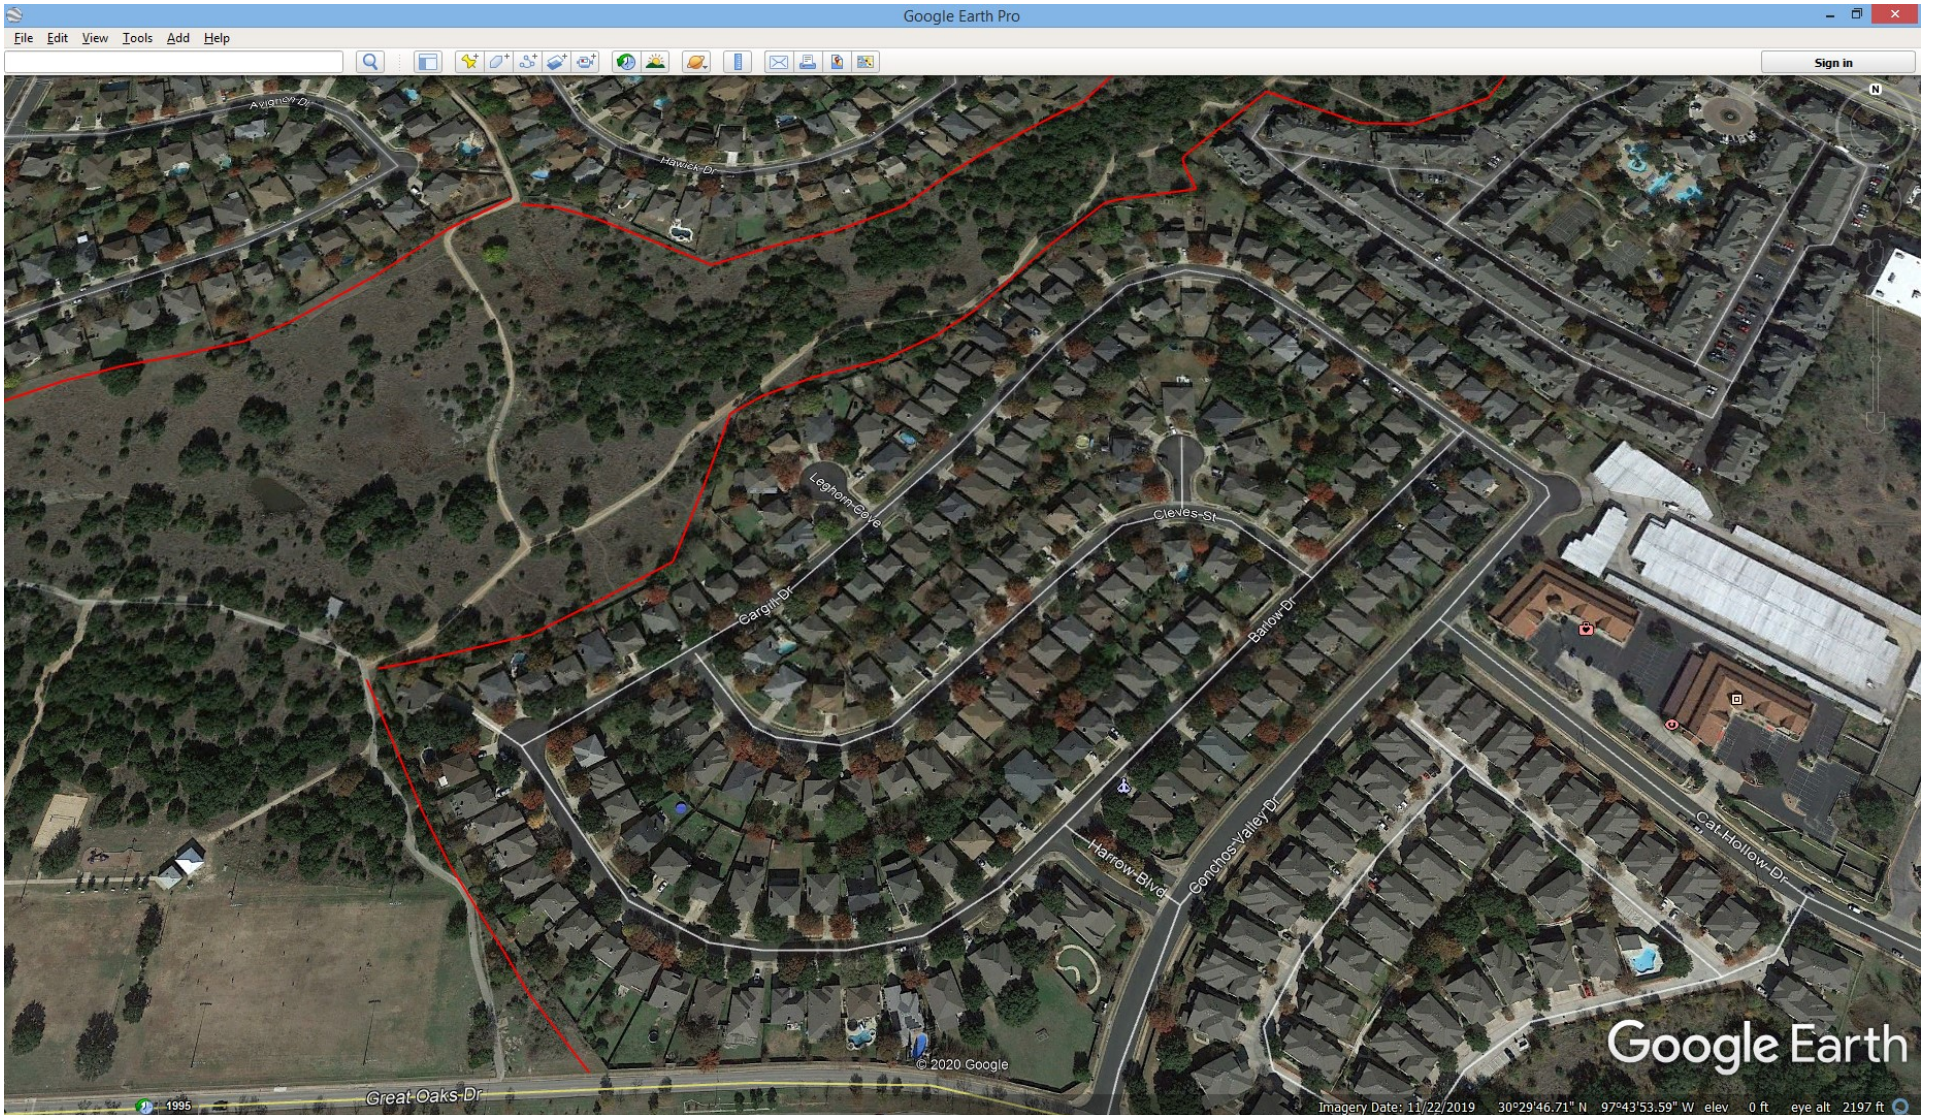

Exhibit C
Map Site Locations

Shaded Fuel Break Trimming FY2020
Pepper Rock Park

Exhibit C
Map Site Locations

Shaded Fuel Break Trimming FY2020
Community Park Greenbelt

Exhibit C
Map Site Locations

Shaded Fuel Break Trimming FY2020

Community Park Greenbelt

Exhibit C
Map Site Locations

Shaded Fuel Break Trimming FY2020
Community Park Greenbelt

Exhibit C
Map Site Locations

Shaded Fuel Break Trimming FY2020

Community Park Greenbelt

Exhibit C

Map Site Locations

Shaded Fuel Break Trimming FY2020

Environmental Preserves—reference specifications—no vehicular traffic, chemicals, re-fueling allowed in preserves. Branches must be drug out from area to chipper/for re-