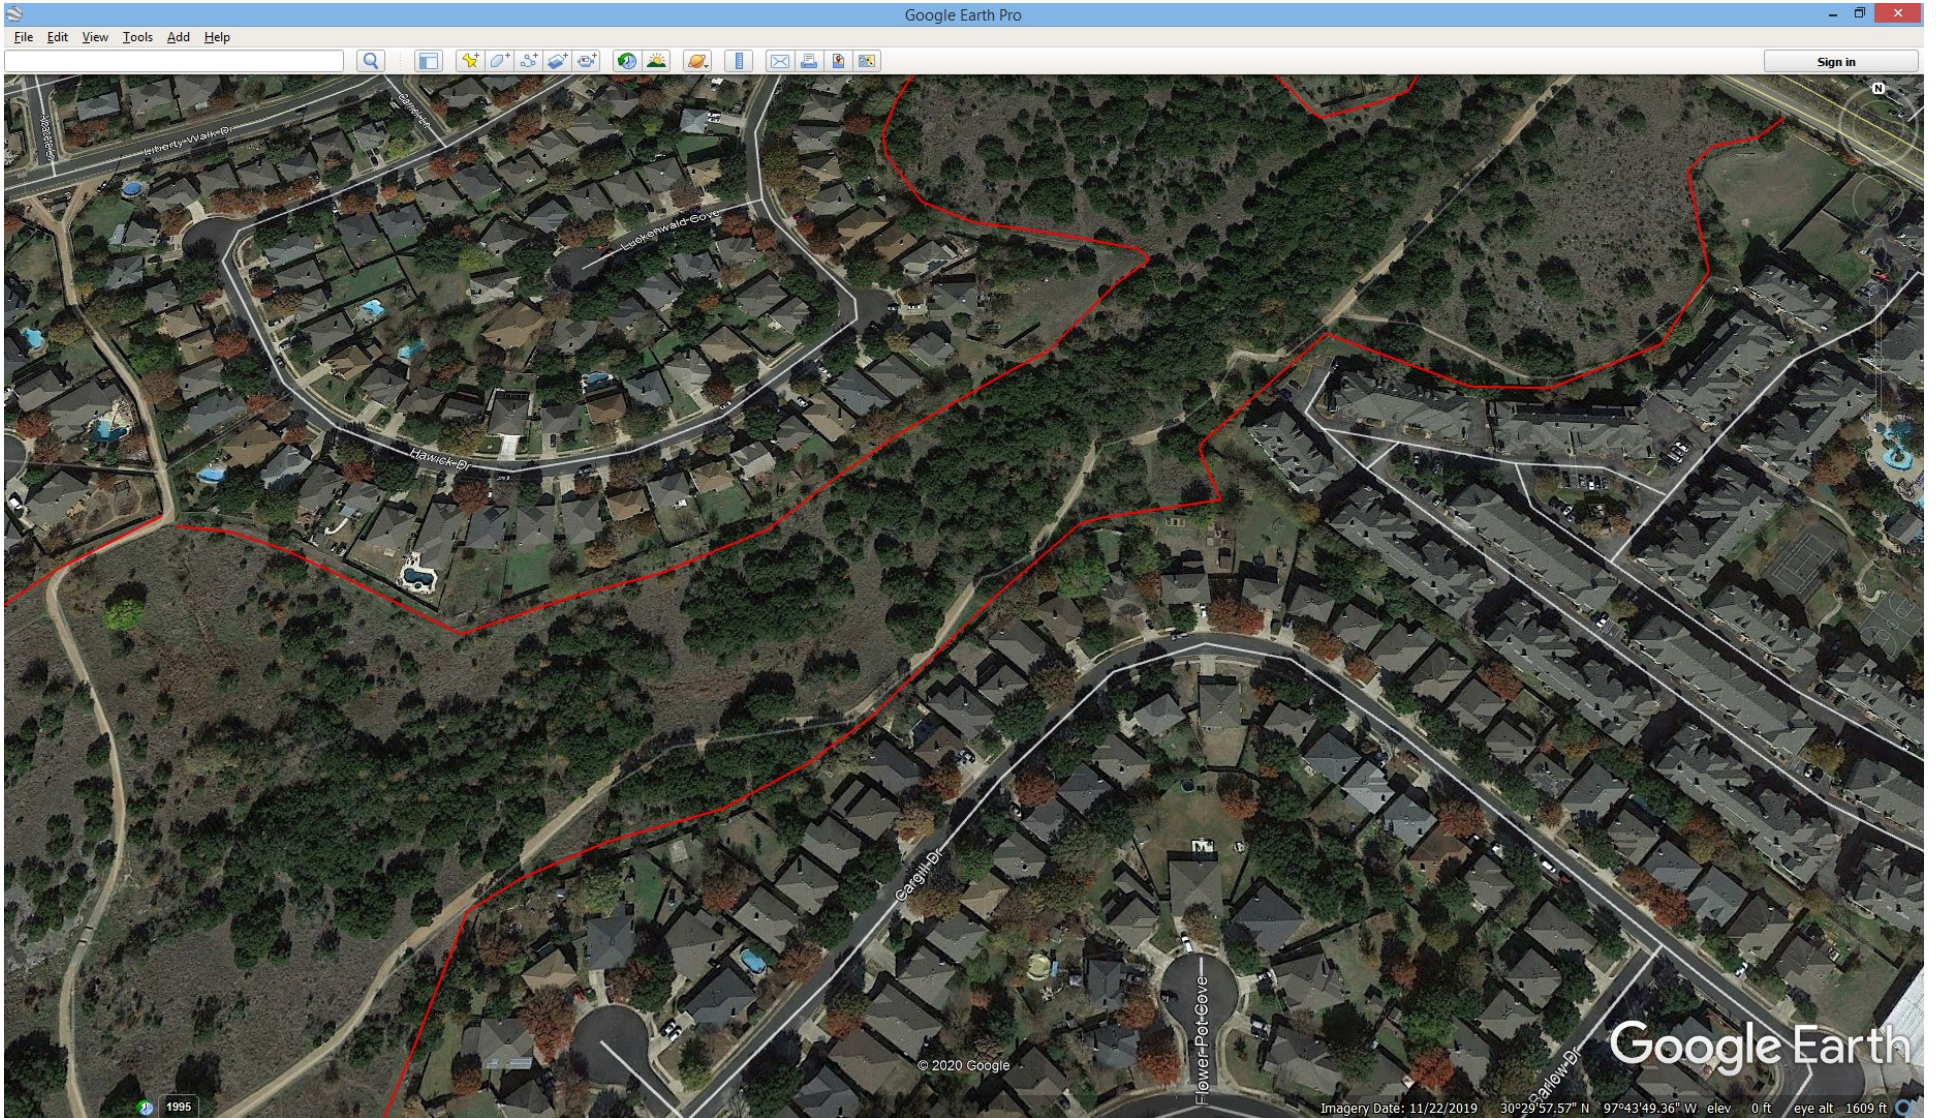

Exhibit C
Map Site Locations

Shaded Fuel Break Trimming FY2020
Pepper Rock Park

Exhibit C
Map Site Locations

Shaded Fuel Break Trimming FY2020
Community Park Greenbelt

Exhibit C
Map Site Locations

Shaded Fuel Break Trimming FY2020

Community Park Greenbelt

Exhibit C
Map Site Locations

Shaded Fuel Break Trimming FY2020
Community Park Greenbelt

Exhibit C
Map Site Locations

Shaded Fuel Break Trimming FY2020

Community Park Greenbelt

Exhibit C

Map Site Locations

Shaded Fuel Break Trimming FY2020

Environmental Preserves—reference specifications—no vehicular traffic, chemicals, re-fueling allowed in preserves. Branches must be drug out from area to chipper/for re-