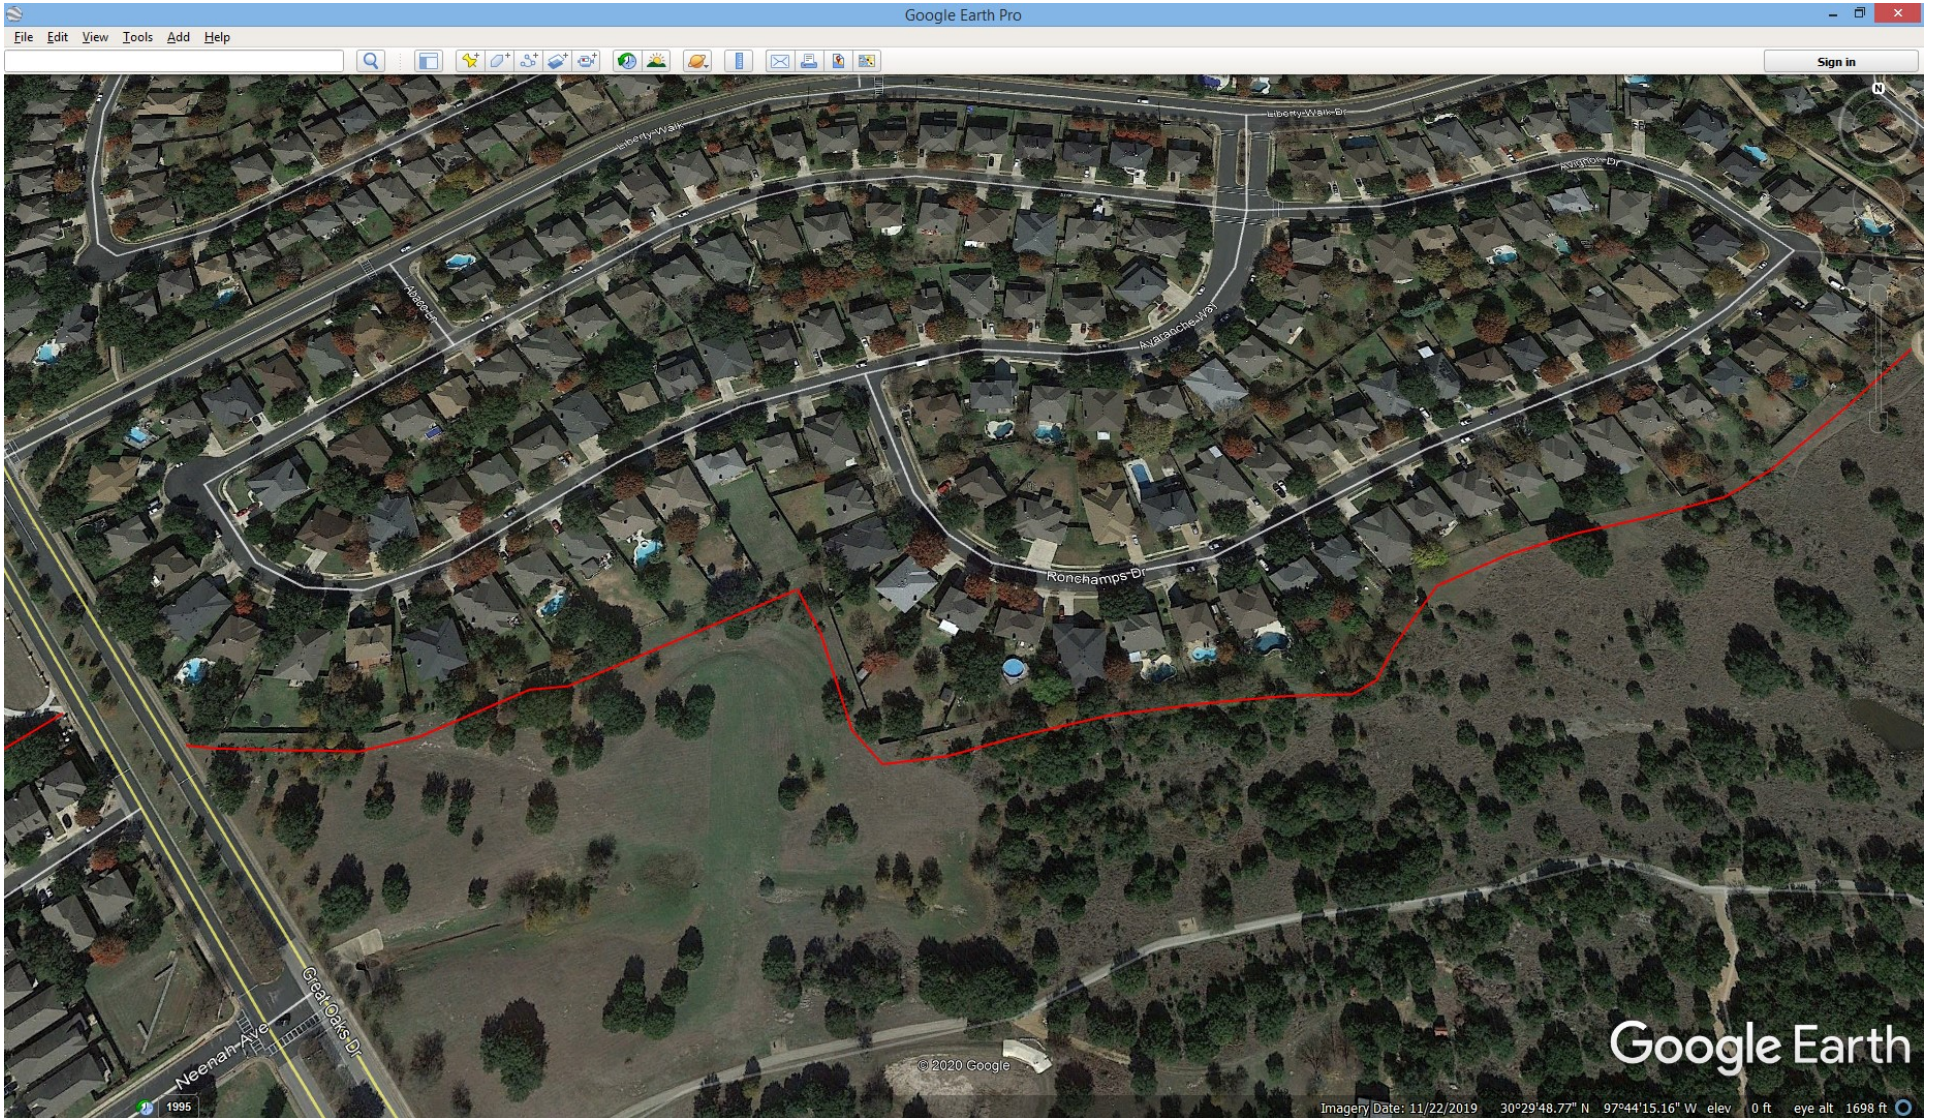

Exhibit C
Map Site Locations

Shaded Fuel Break Trimming FY2020
Pepper Rock Park

Exhibit C
Map Site Locations

Shaded Fuel Break Trimming FY2020
Community Park Greenbelt

Exhibit C
Map Site Locations

Shaded Fuel Break Trimming FY2020

Community Park Greenbelt

Exhibit C
Map Site Locations

Shaded Fuel Break Trimming FY2020
Community Park Greenbelt

Exhibit C
Map Site Locations

Shaded Fuel Break Trimming FY2020

Community Park Greenbelt

Exhibit C

Map Site Locations

Shaded Fuel Break Trimming FY2020

Environmental Preserves—reference specifications—no vehicular traffic, chemicals, re-fueling allowed in preserves. Branches must be drug out from area to chipper/for re-