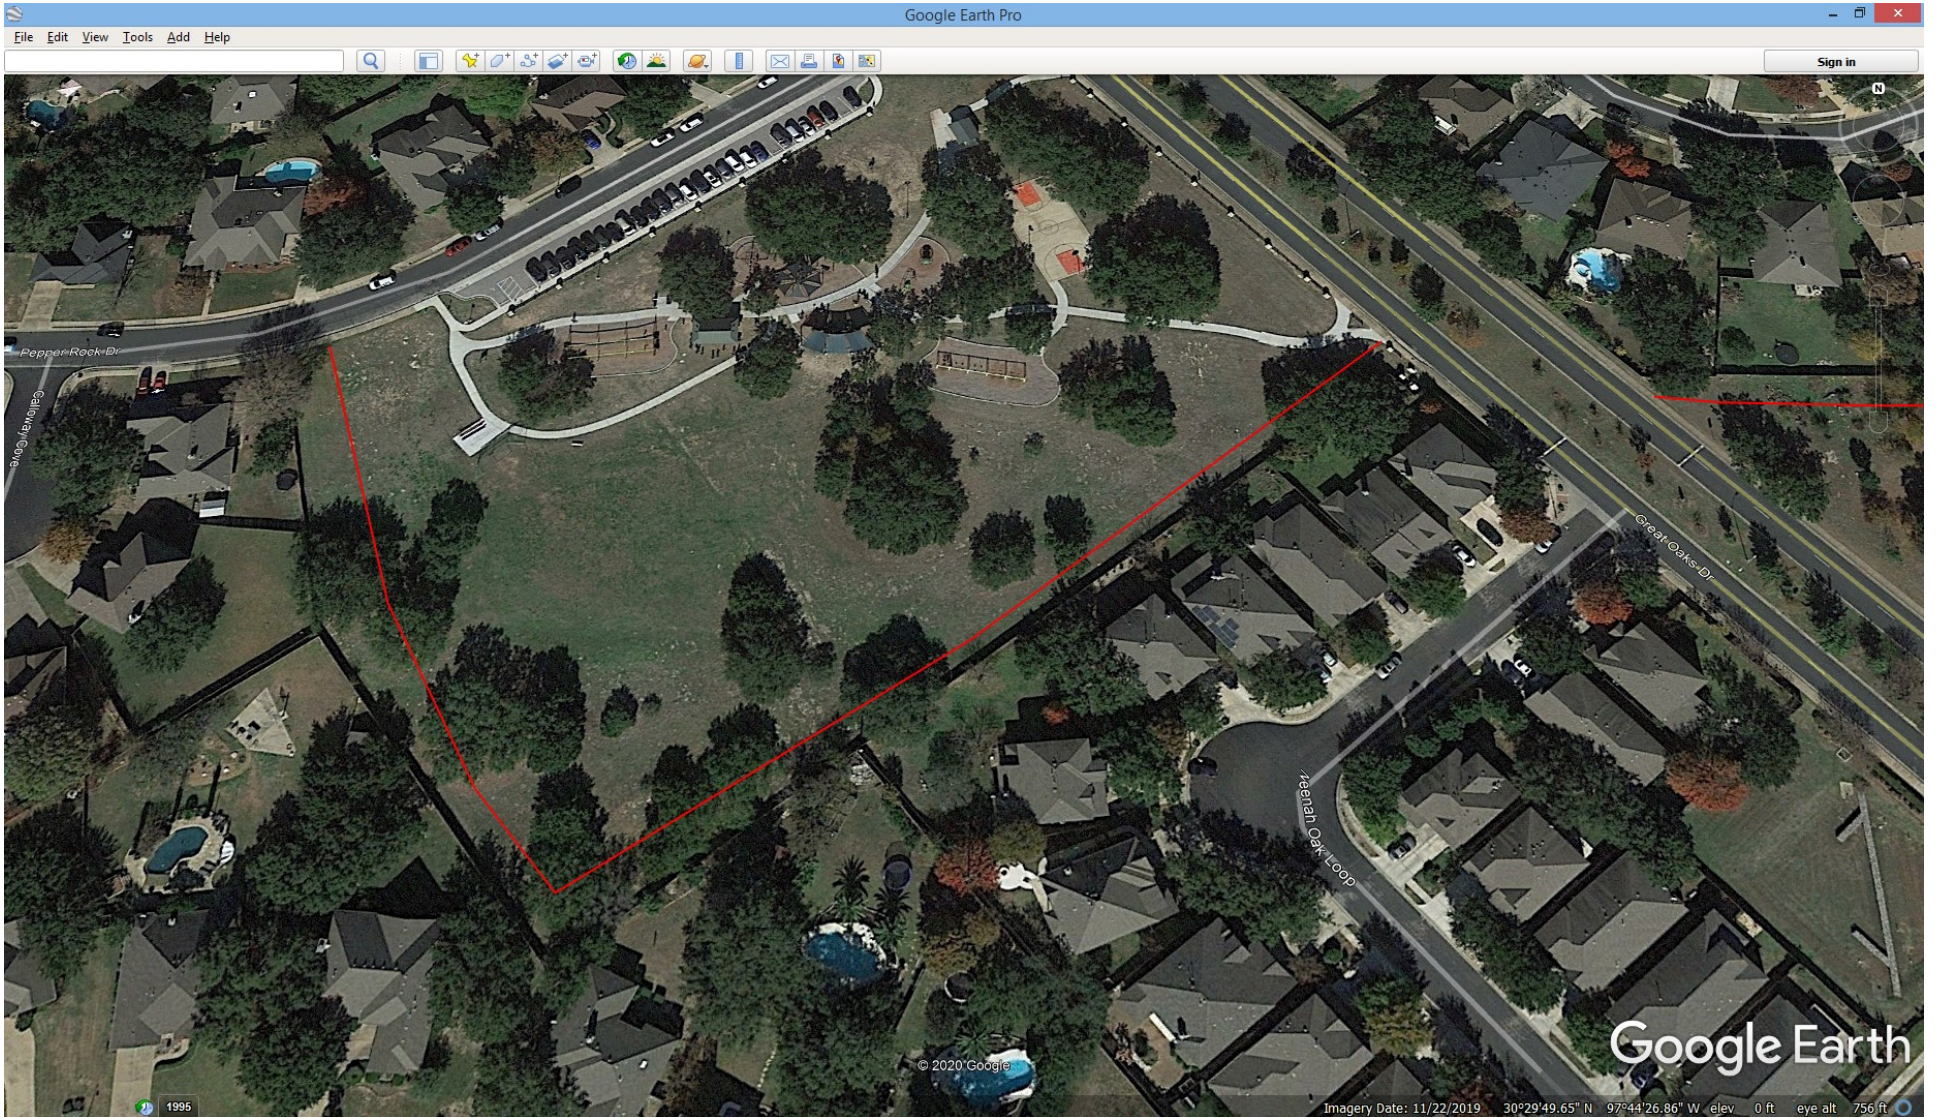

Exhibit C
Map Site Locations

Shaded Fuel Break Trimming FY2020
Pepper Rock Park

Exhibit C
Map Site Locations

Shaded Fuel Break Trimming FY2020
Community Park Greenbelt

Exhibit C
Map Site Locations

Shaded Fuel Break Trimming FY2020

Community Park Greenbelt

Exhibit C
Map Site Locations

Shaded Fuel Break Trimming FY2020
Community Park Greenbelt

Exhibit C
Map Site Locations

Shaded Fuel Break Trimming FY2020

Community Park Greenbelt

Exhibit C

Map Site Locations

Shaded Fuel Break Trimming FY2020

Environmental Preserves—reference specifications—no vehicular traffic, chemicals, re-fueling allowed in preserves. Branches must be drug out from area to chipper/for re-