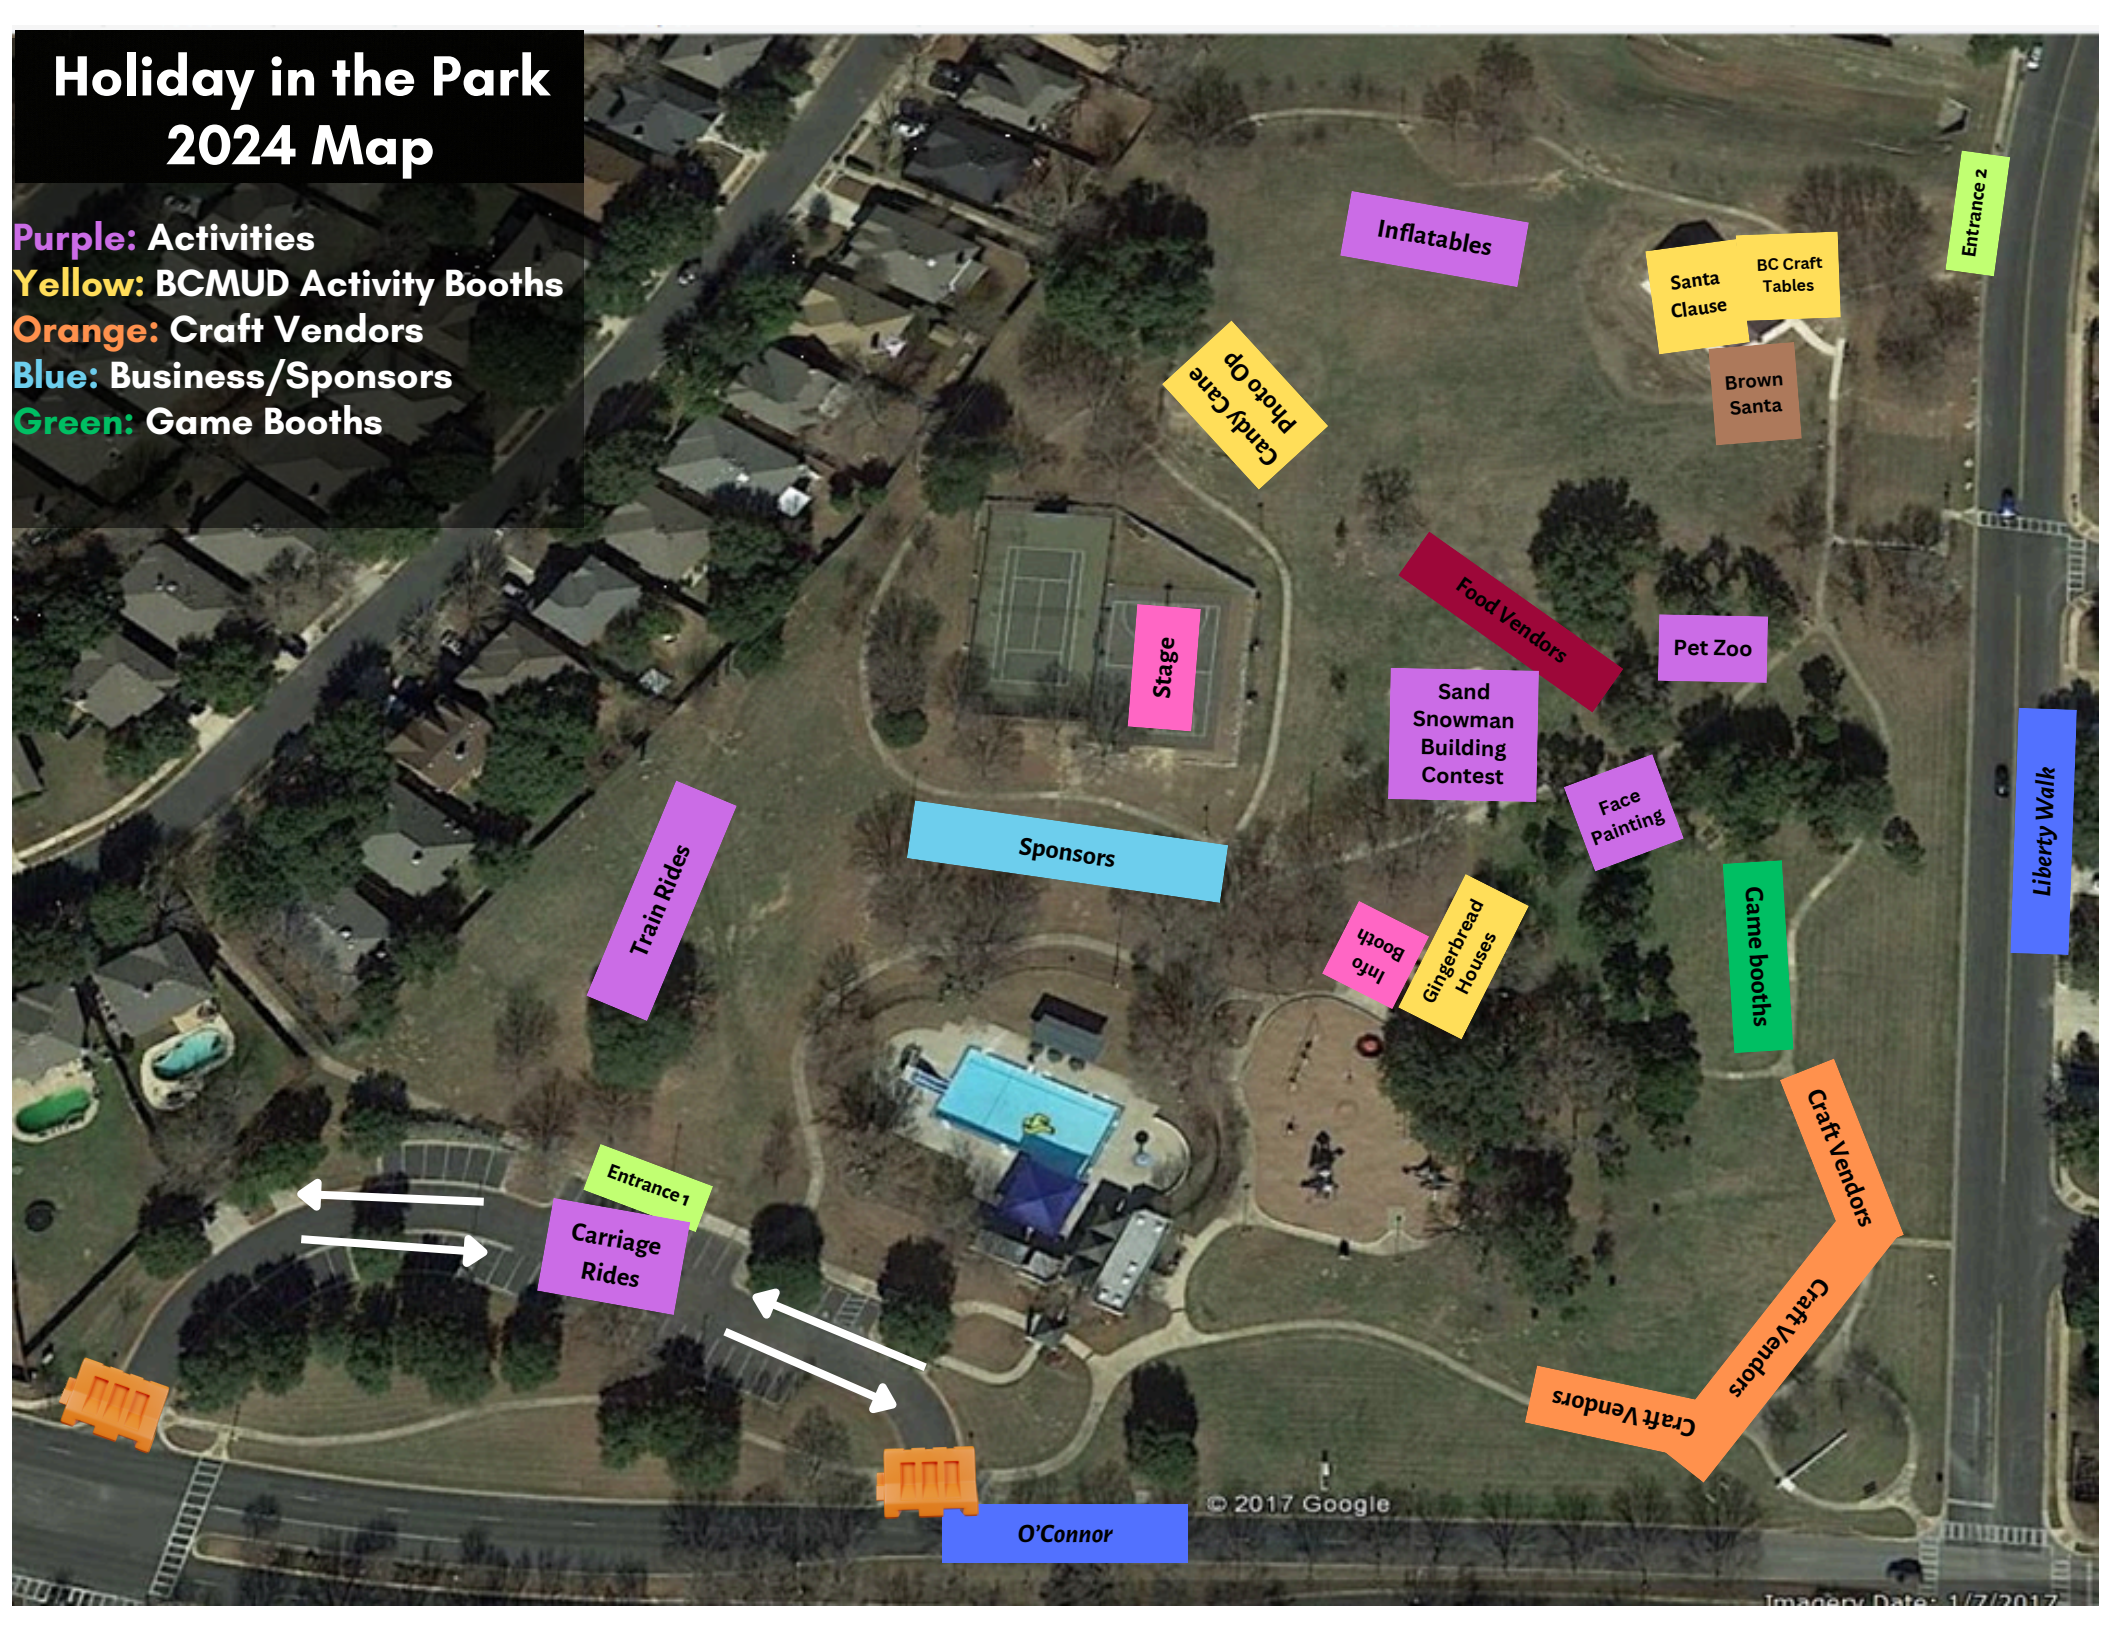

Holiday in the Park 2024 Map

Purple: Activities
Yellow: BCMUD Activity Booths
Orange: Craft Vendors
Blue: Business/Sponsors
Green: Game Booths

Inflatables

Santa Clause

BC Craft Tables

Brown Santa

Entrance 2

Candy Cane Photo Op

Stage

Food Vendors

Pet Zoo

Sand Snowman Building Contest

Face Painting

Sponsors

Train Rides

Info Booth

Gingerbread Houses

Game booths

Liberty Walk

Entrance 1

Carrriage Rides

Craft Vendors

Craft Vendors